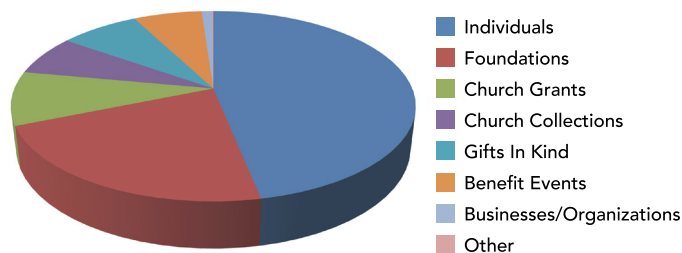

Contributions by Source, 2012

Individuals	$69,341
Foundations	32,500
Church Grants	13,533
Church Collections	10,107
Gifts in Kind	11,220
Benefit Events	9,668
Businesses/Organizations	1,439
Other	206
Total	$148,014