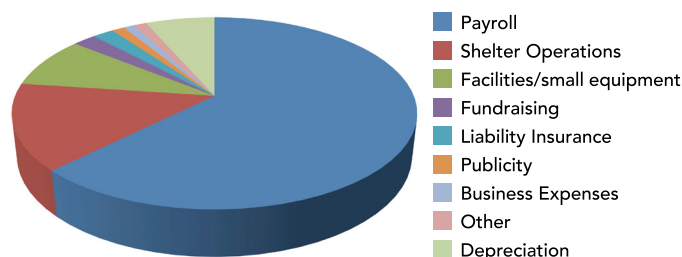

Residents Served

Male	73
Female	66
Total	139

2012 Results

Number of residents under 21	32
Percent of total	23%
Number of bednights	4,721
Average nights stayed	32
Percent placed in stable long-term housing	43%
Volunteer hours	~7,000
Board and committee time	1,800

Contributions by Source, 2012

Individuals	\$69,341
Foundations	32,500
Church Grants	13,533
Church Collections	10,107
Gifts in Kind	11,220
Benefit Events	9,668
Businesses/Organizations	1,439
Other	206
Total	\$148,014

Operating Expenses, 2012

Payroll	\$72,060
Shelter Operations	16,765
Facilities/small equipment	9,936
Fundraising	2,533
Liability Insurance	2,339
Publicity	1,367
Business Expenses	1,178
Other	1,398
Depreciation	7,589
Total	\$115,165